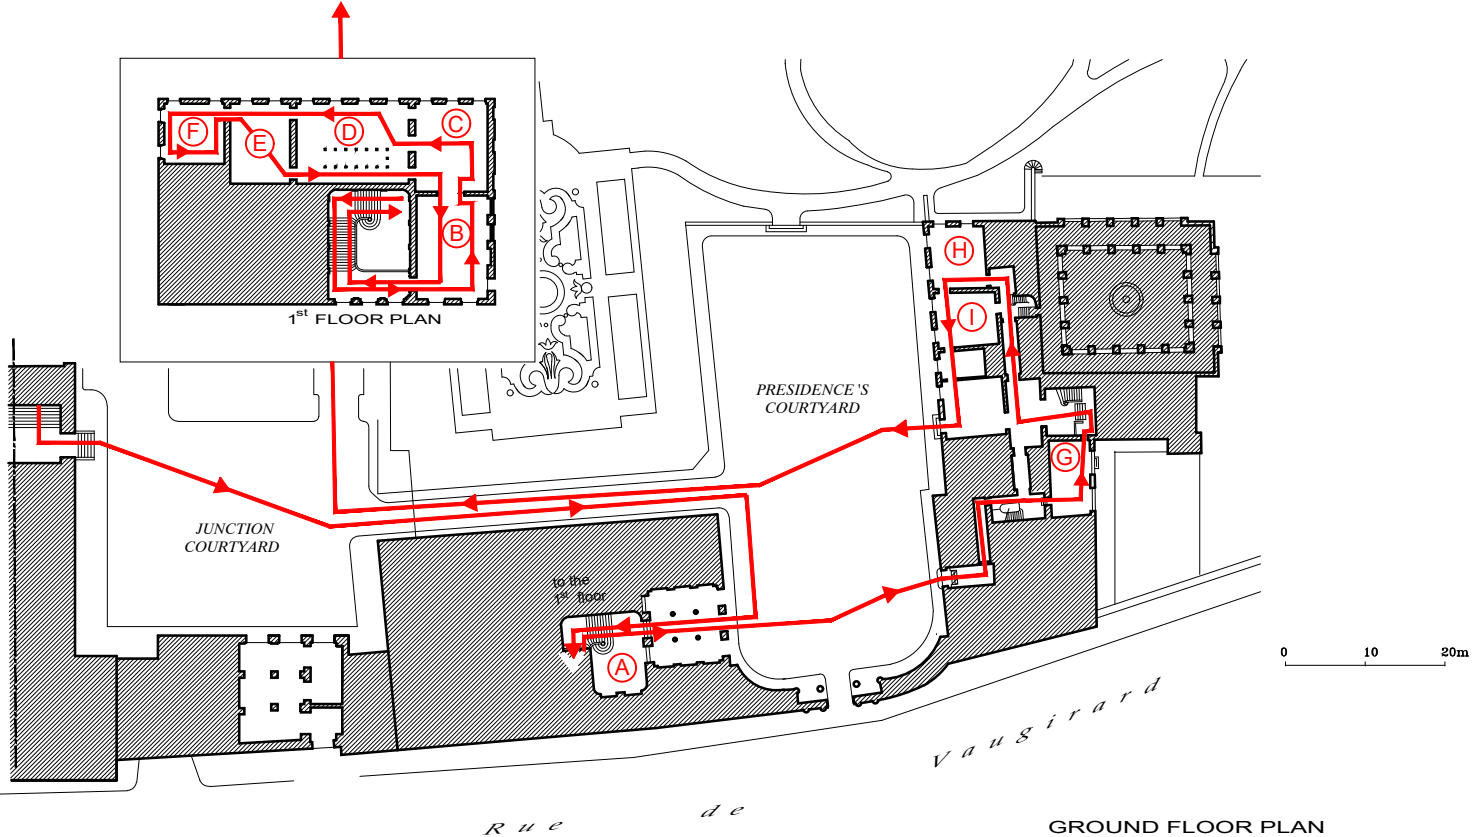

PETIT LUXEMBOURG
(RESIDENCE OF THE PRESIDENT OF THE SENATE)
EUROPEAN HERITAGE DAYS 2024

END OF THE VISIT

GROUND FLOOR PLAN