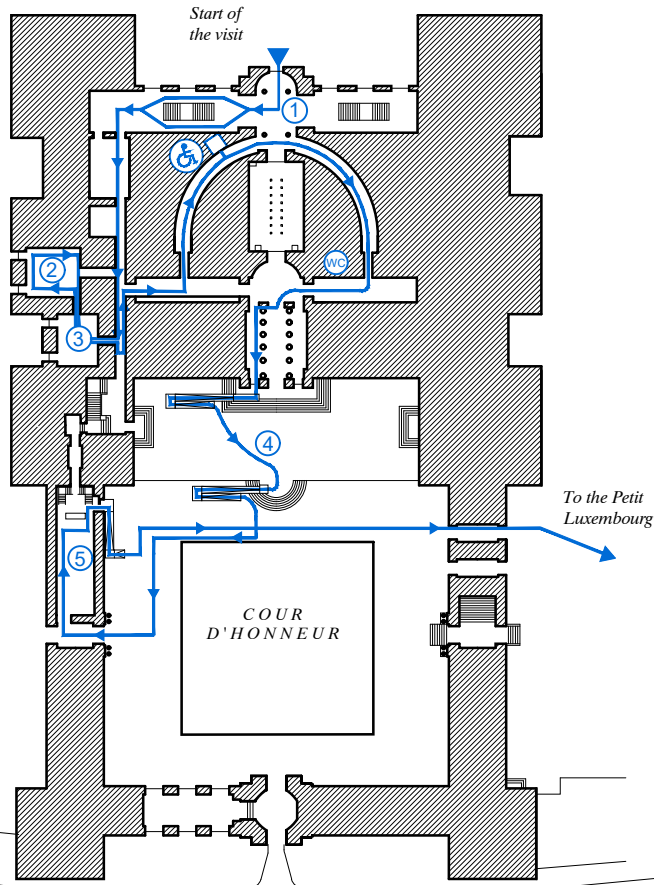

LUXEMBOURG PALACE  
 EUROPEAN HERITAGE DAYS 2024  
 ROUTE FOR PEOPLE WITH REDUCED MOBILITY

GROUND FLOOR PLAN

1<sup>st</sup> FLOOR PLAN

0 10 20m