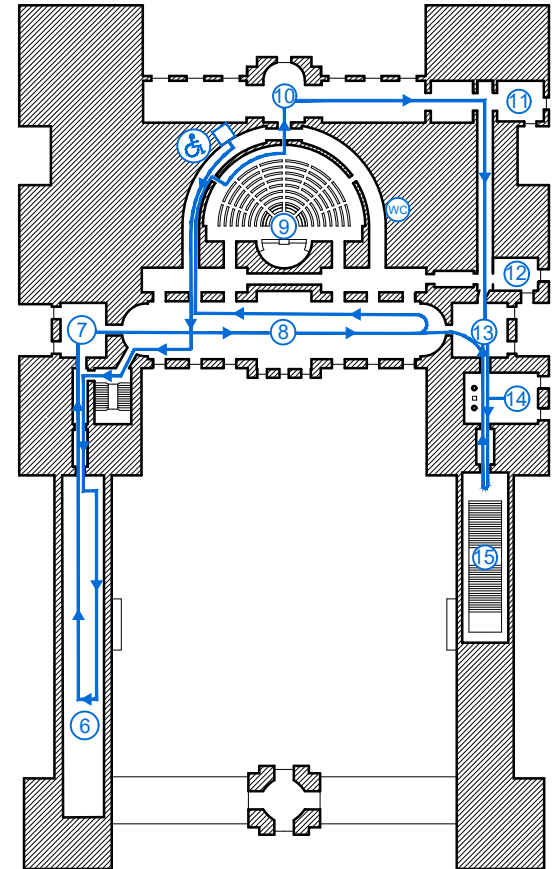

LUXEMBOURG PALACE  
 EUROPEAN HERITAGE DAYS 2024  
 ROUTE FOR PEOPLE WITH REDUCED MOBILITY

GROUND FLOOR PLAN

1<sup>st</sup> FLOOR PLAN

0 10 20m