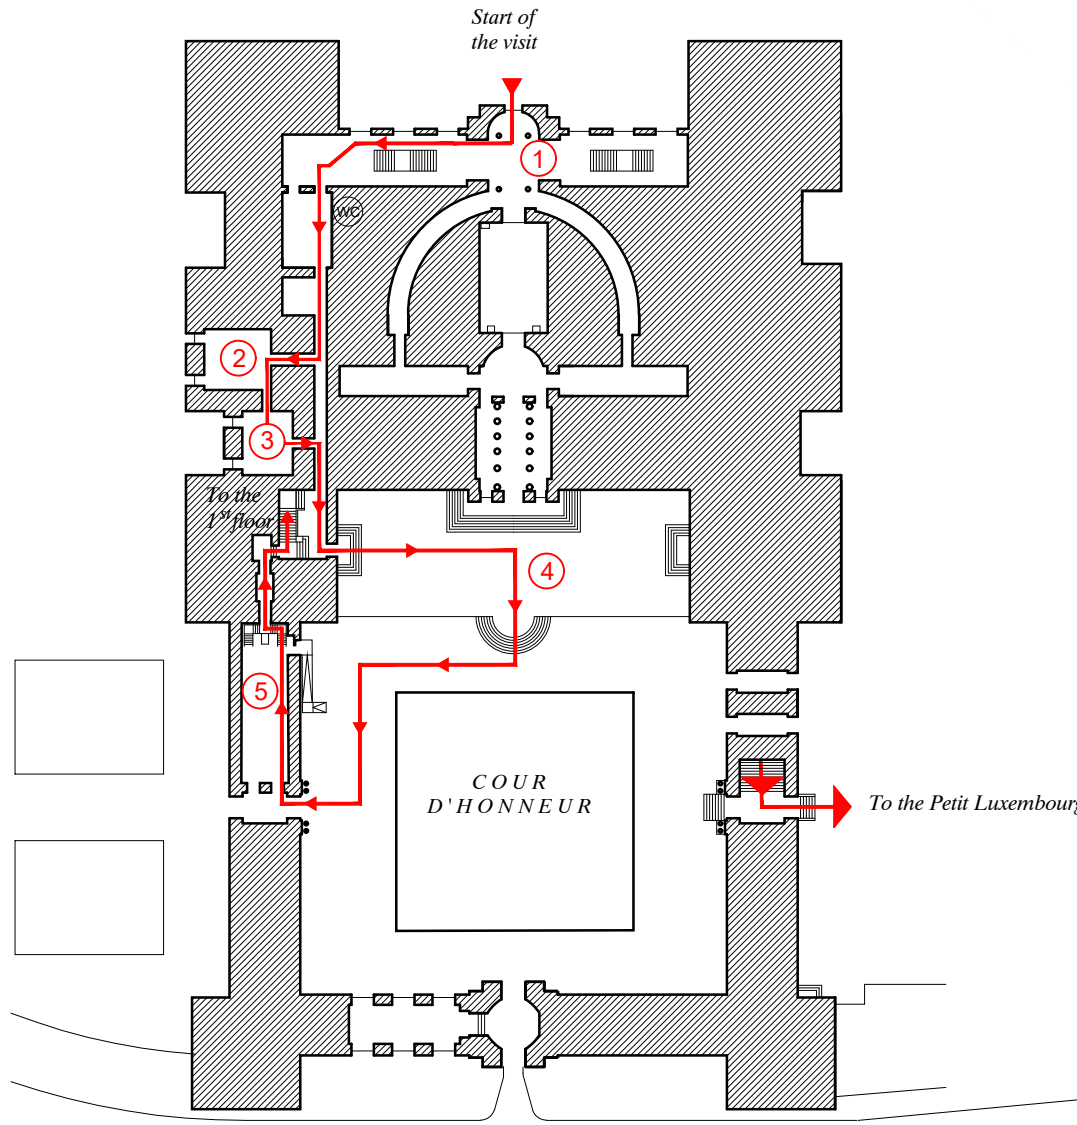

LUXEMBOURG PALACE

EUROPEAN HERITAGE DAYS 2024

Rue de Vaugirard
GROUND FLOOR PLAN

0 10 20m

1st FLOOR PLAN