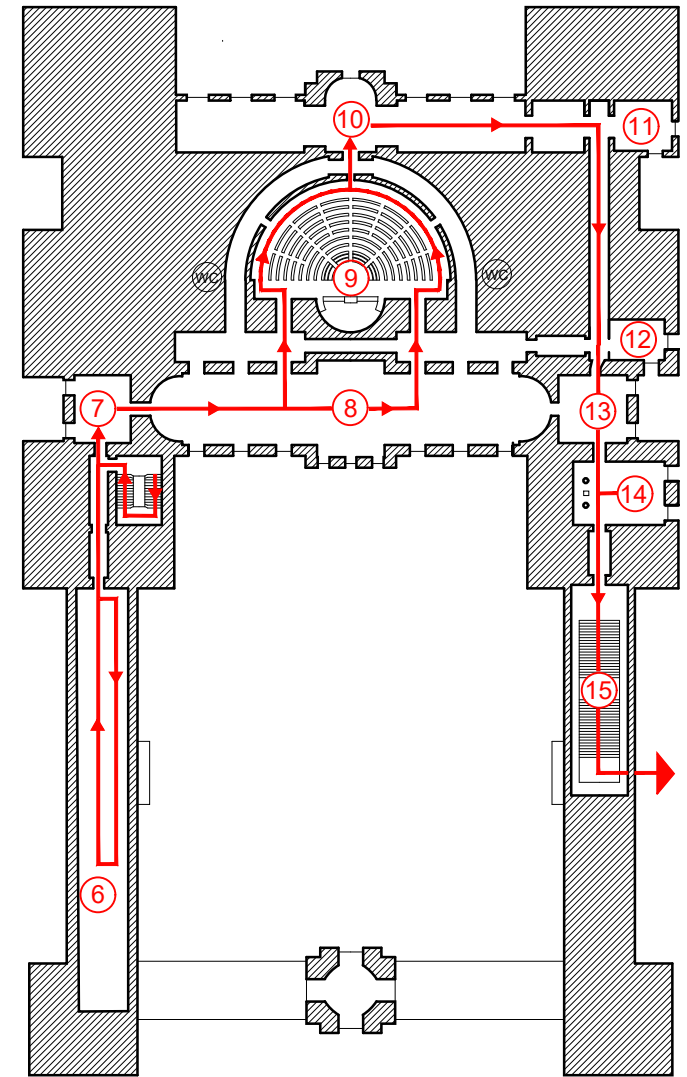

LUXEMBOURG PALACE

EUROPEAN HERITAGE DAYS 2024

Rue de Vaugirard
GROUND FLOOR PLAN

0 10 20m

1st FLOOR PLAN